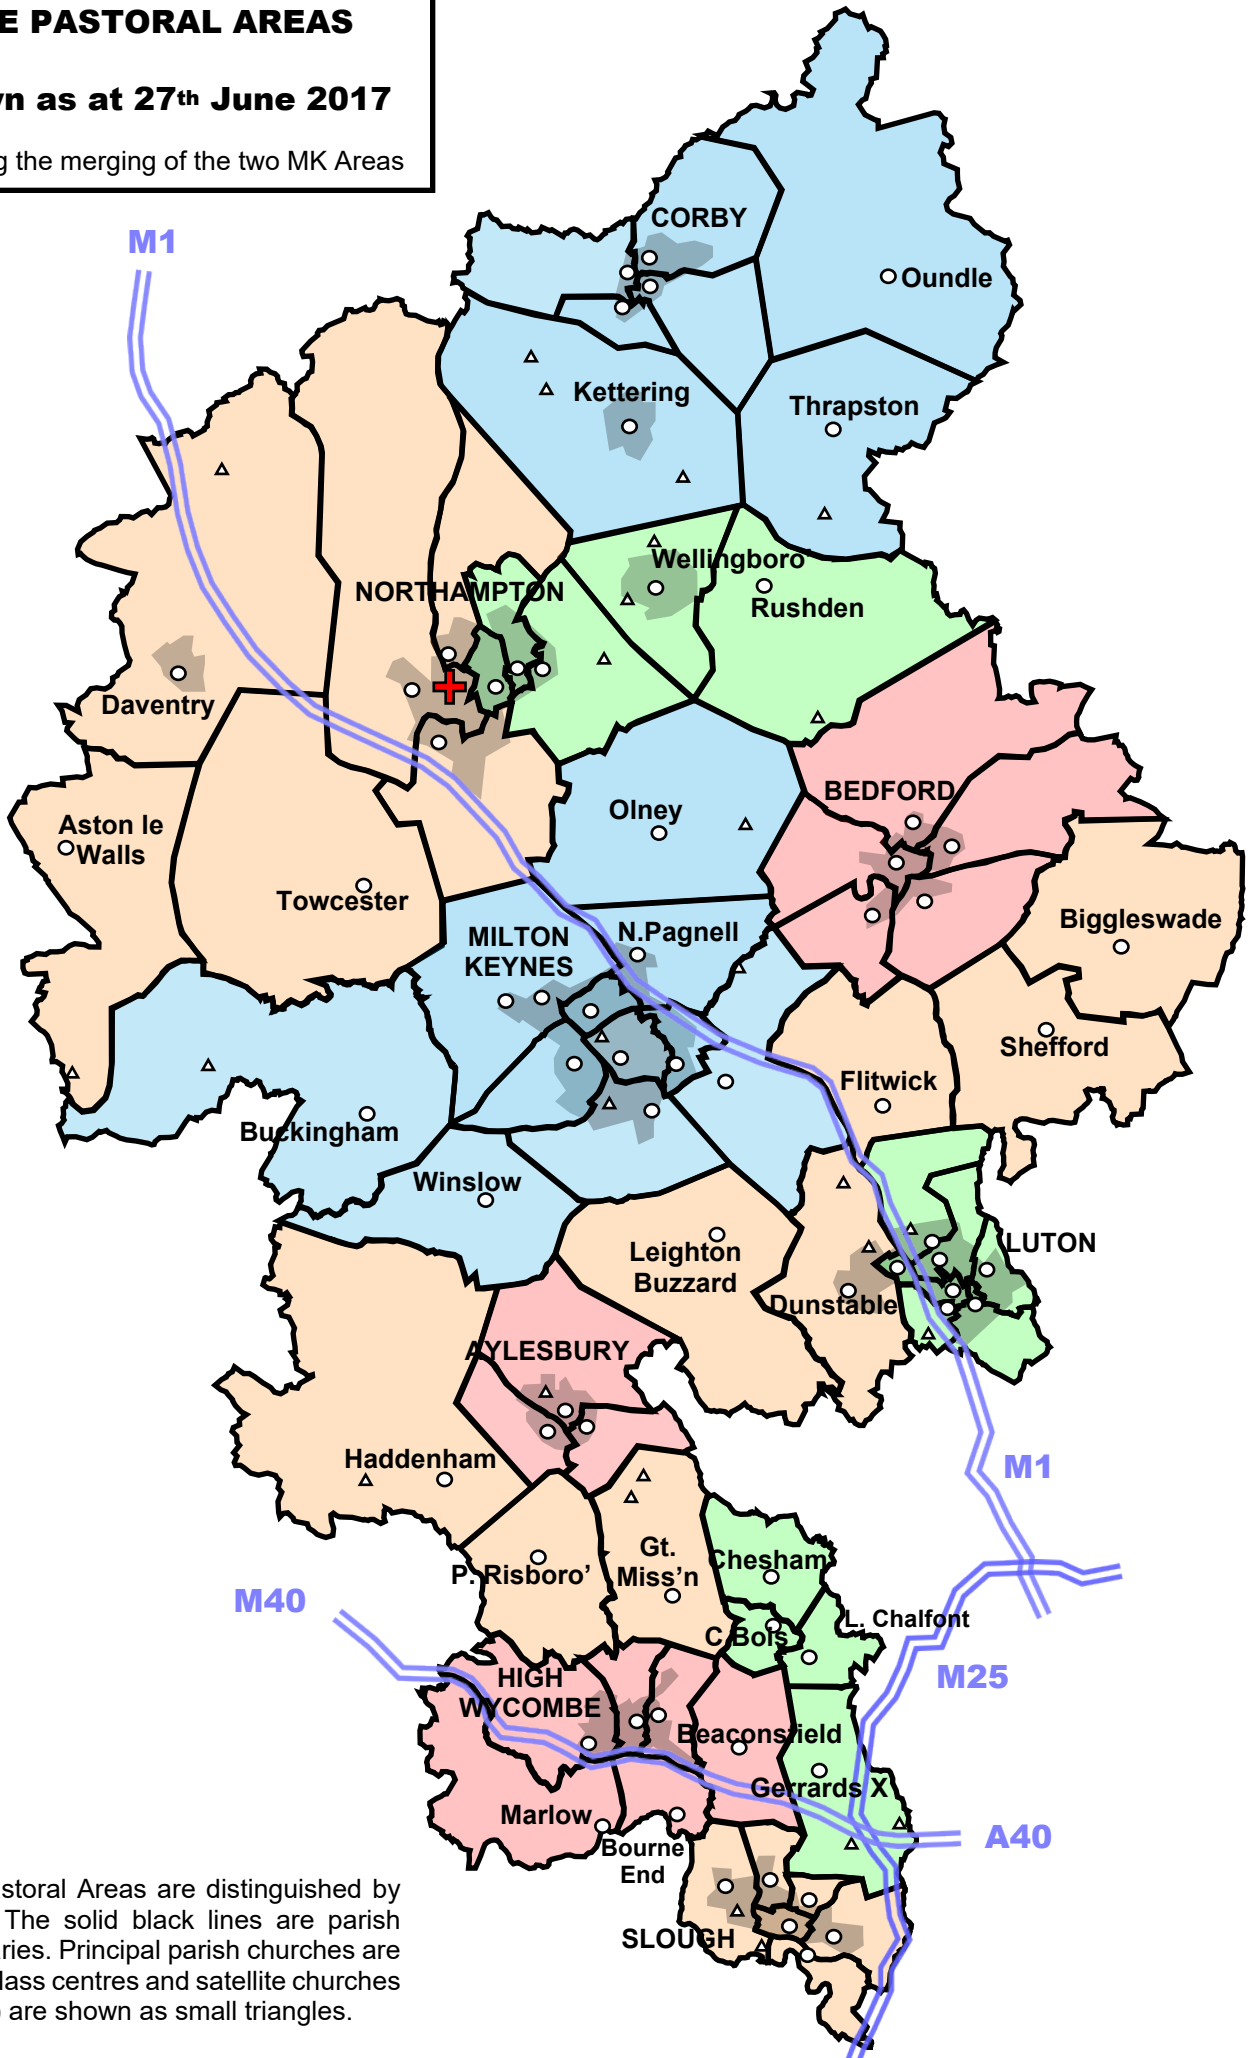

THE PASTORAL AREAS

Shown as at 27th June 2017

Following the merging of the two MK Areas

The Pastoral Areas are distinguished by tinting. The solid black lines are parish boundaries. Principal parish churches are dots ; Mass centres and satellite churches (not all) are shown as small triangles.