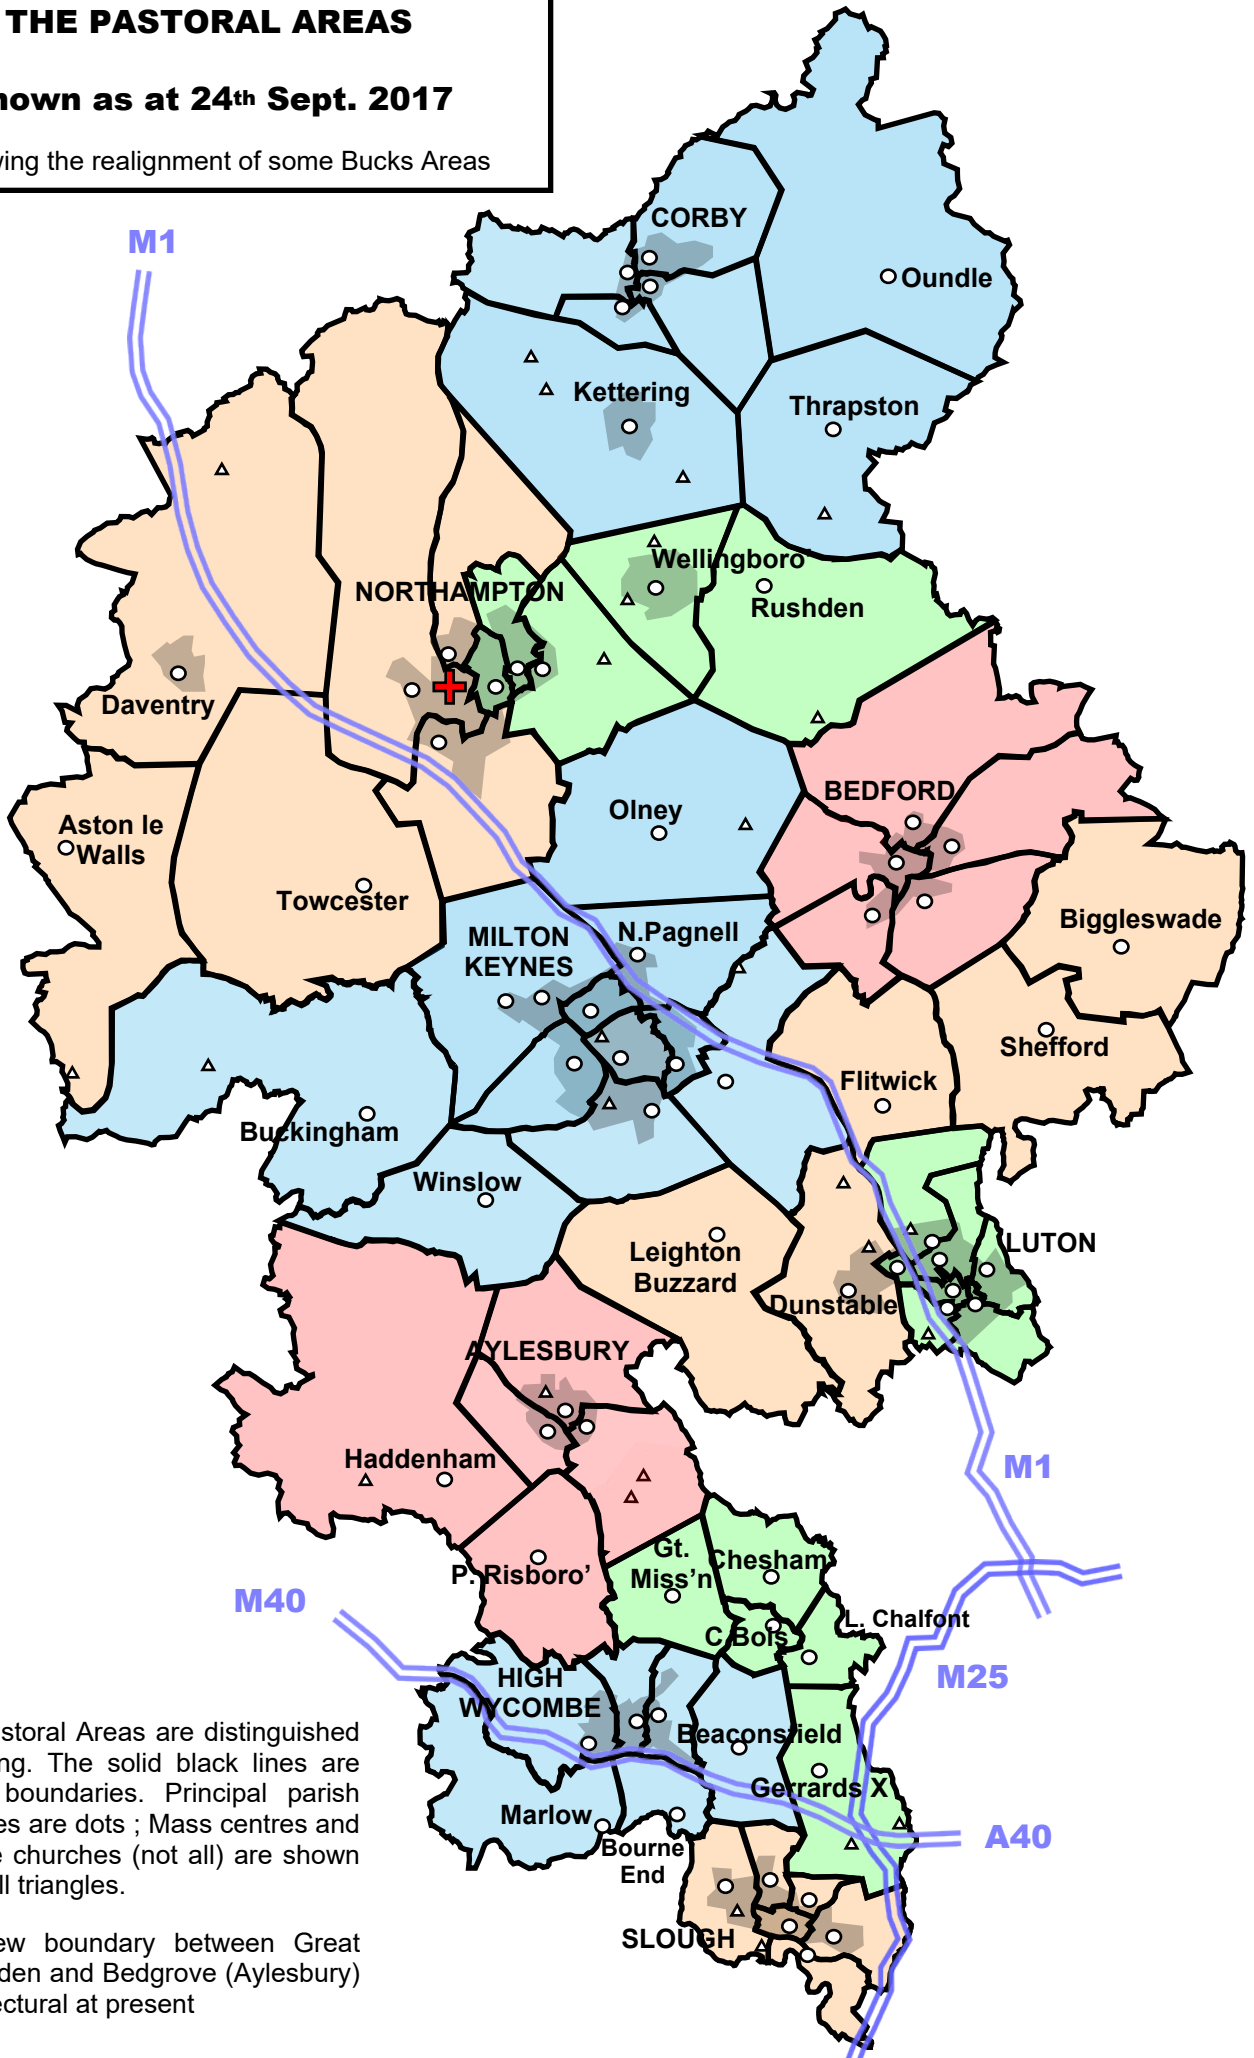

# THE PASTORAL AREAS

Shown as at 24<sup>th</sup> Sept. 2017

Following the realignment of some Bucks Areas

The Pastoral Areas are distinguished by tinting. The solid black lines are parish boundaries. Principal parish churches are dots ; Mass centres and satellite churches (not all) are shown as small triangles.

The new boundary between Great Missenden and Bedgrove (Aylesbury) is conjectural at present

**ST. LUKE - NORTH NORTHANTS (Canon J Koenig)**

Burton Latimer - St Nicholas  
 Corby - Our Lady of Walsingham  
 St Brendan  
 St John Ogilvie  
 St Patrick  
 Desborough - Holy Trinity  
 Kettering - St Edward  
 Oundle - Holy Name of Jesus  
 Raunds - St Thomas More  
 Rothwell - St Bernadette  
 Thrapston - St Paul the Apostle